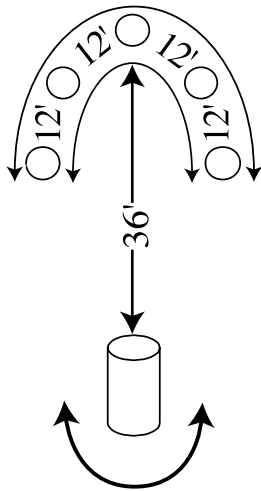

Targets may be engaged from either side or rider may go between poles.

18'

Start/Finish

#3

B. Engage the entire Random course first, then round the Random barrel  
 Procedurals: 2, 3